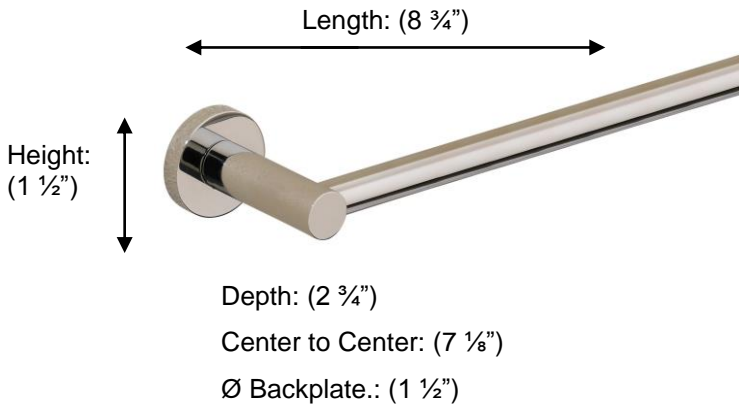

PORTO

67541 TOWEL RAIL

**Description:**

Towel Rail, 9"

Finishes:

-  CR – Chrome
-  PV – Polished Brass
-  UB – Unlacquered Brass
-  MB – Matte Black
-  NI – Polished Nickel
-  ES – Satin Nickel
-  GD – Gold

Material:

Brass

Method of Fixing:

Direct to wall

Country of Origin:

Portugal